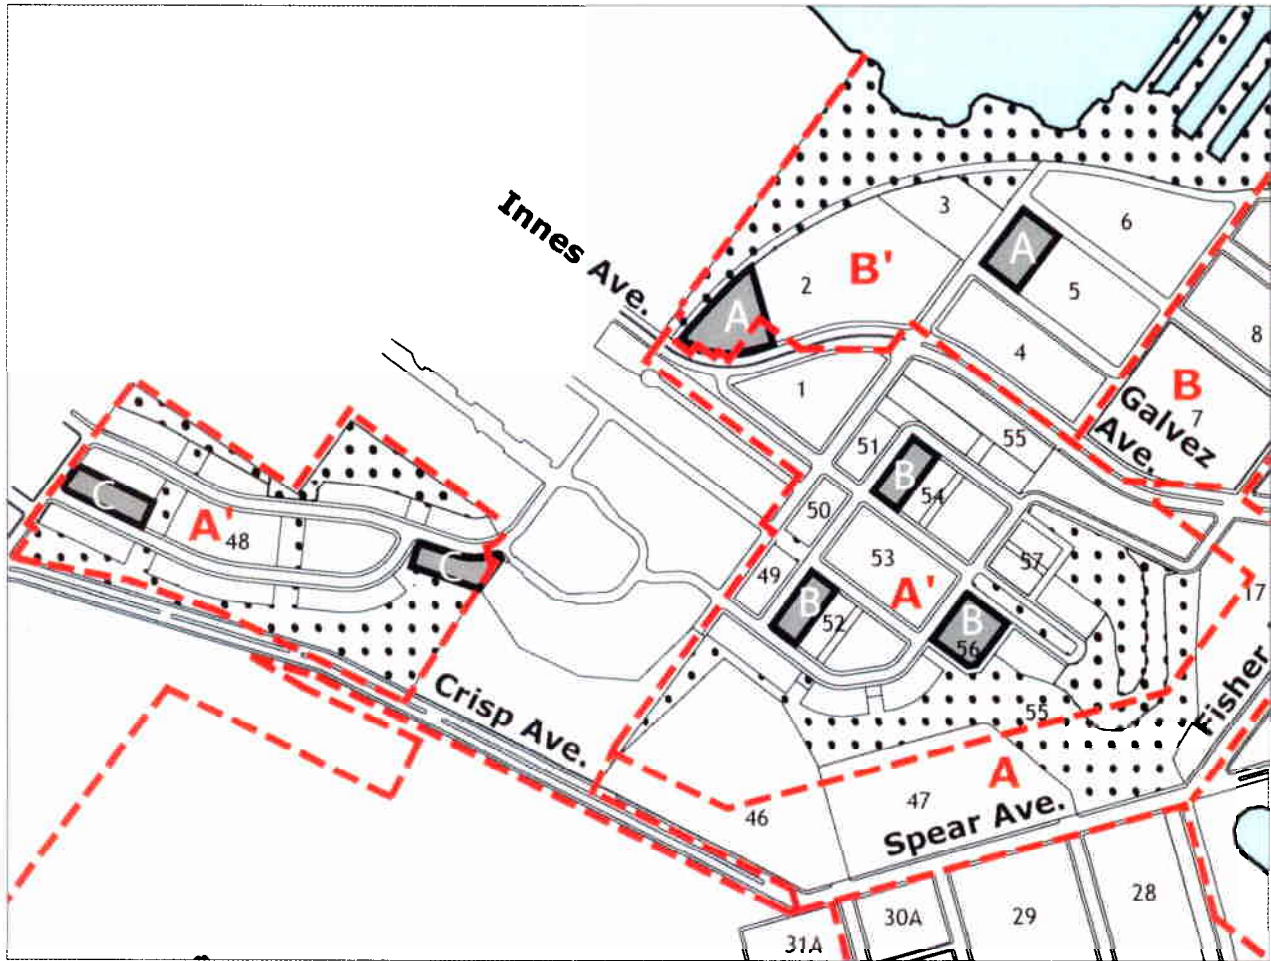

 Community Parcels

 Open Space

**Attachment 2 - "Map of Project Site and Community Parcels"
(Community Facilities Parcels)**

Affordable Housing Parcels

Lockwood Landing: 102 Units

Hilltop Parcels : 143 Units

Hillside Parcels: 75 Units

Total : 320 Units

Open Space

Attachment 2 - "Map of Project Site and Agency Parcels" (Agency Housing Parcels)